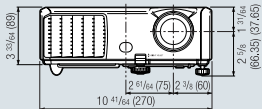

Dimensions (XG-F260X / XG-F210X)

Top

Back

Front

Units: inches (mm)