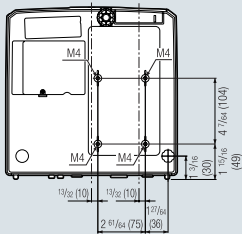

Dimensions (XG-F260X / XG-F210X)

Top

Back

Front

Units: inches (mm)