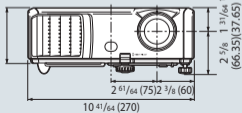

# Dimensions (XR-32X/S)

Top

Back

Front

Units: inches (mm)