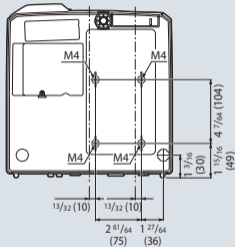

# Dimensions (XR-32X/S)

Top

Back

Front

Units: inches (mm)